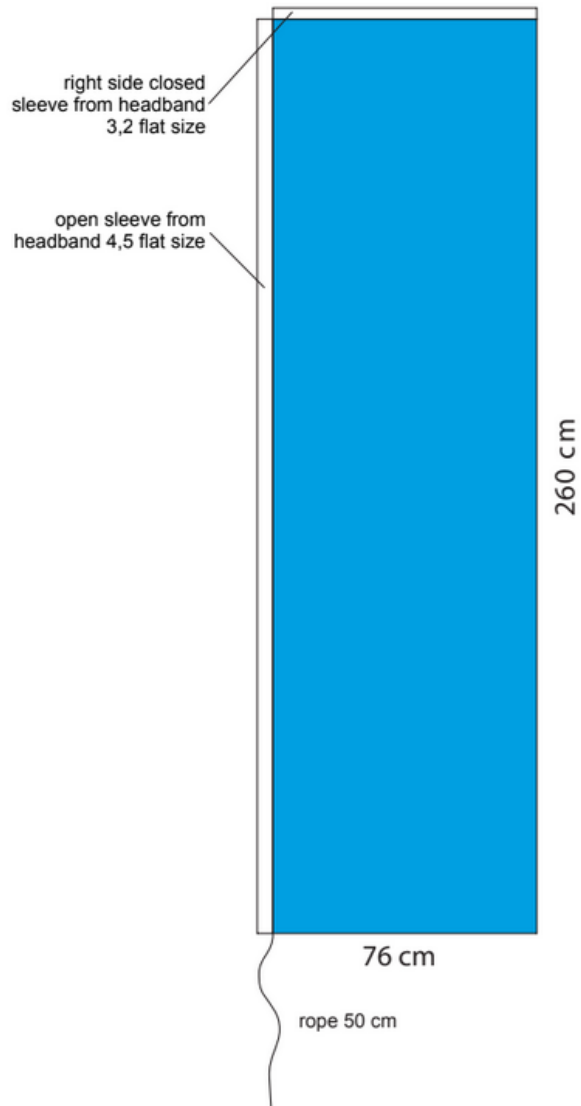

# SQUARE BEACHFLAG S (300 cm)

visible part