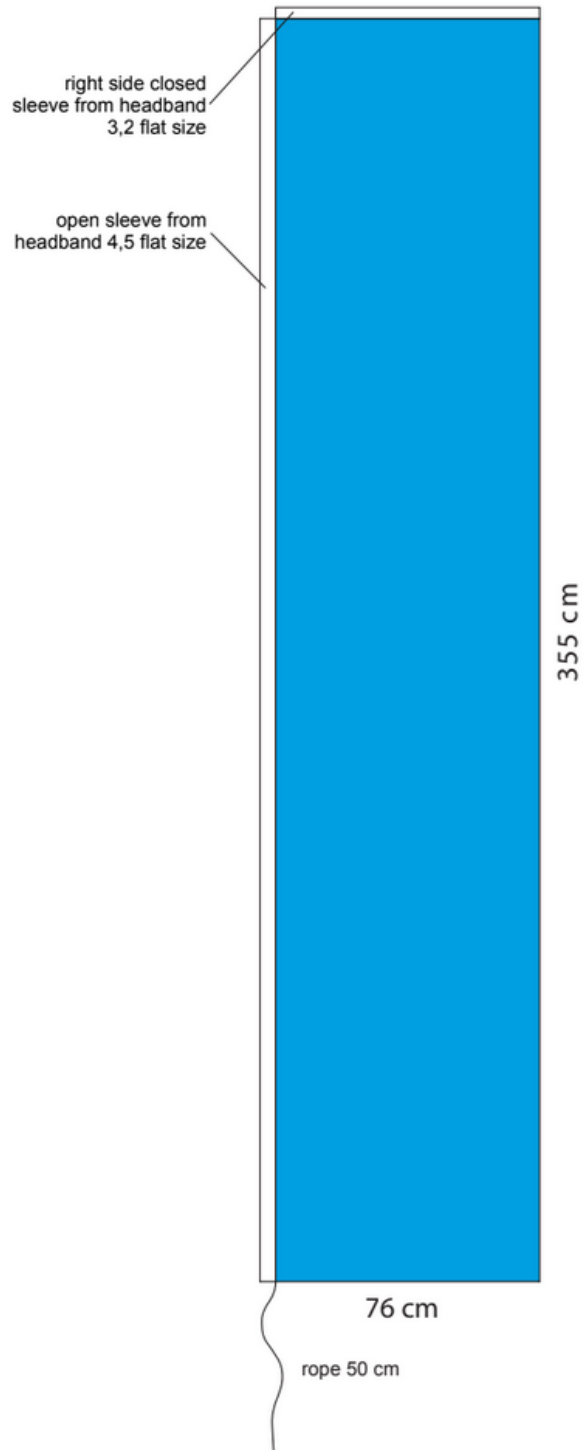

# SQUARE BEACHFLAG M (400 cm)

 visible part