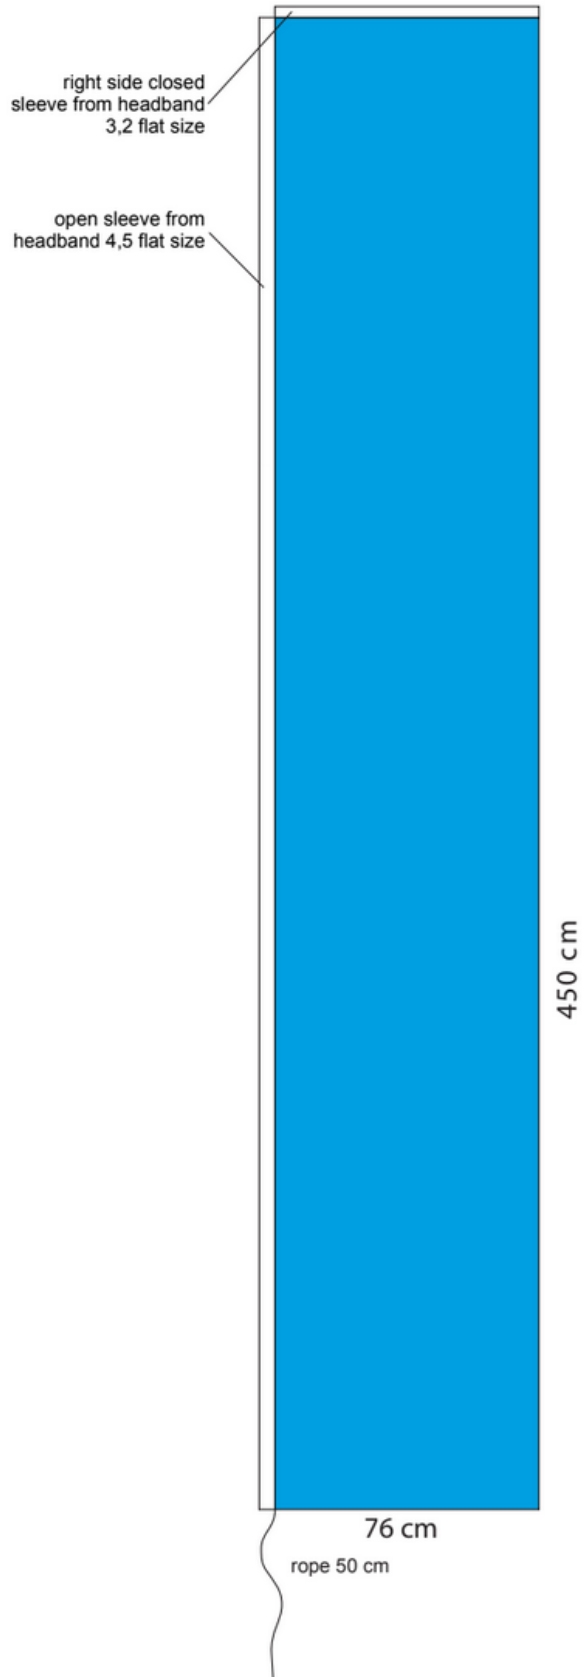

SQUARE BEACHFLAG L (500 cm)

 visible part